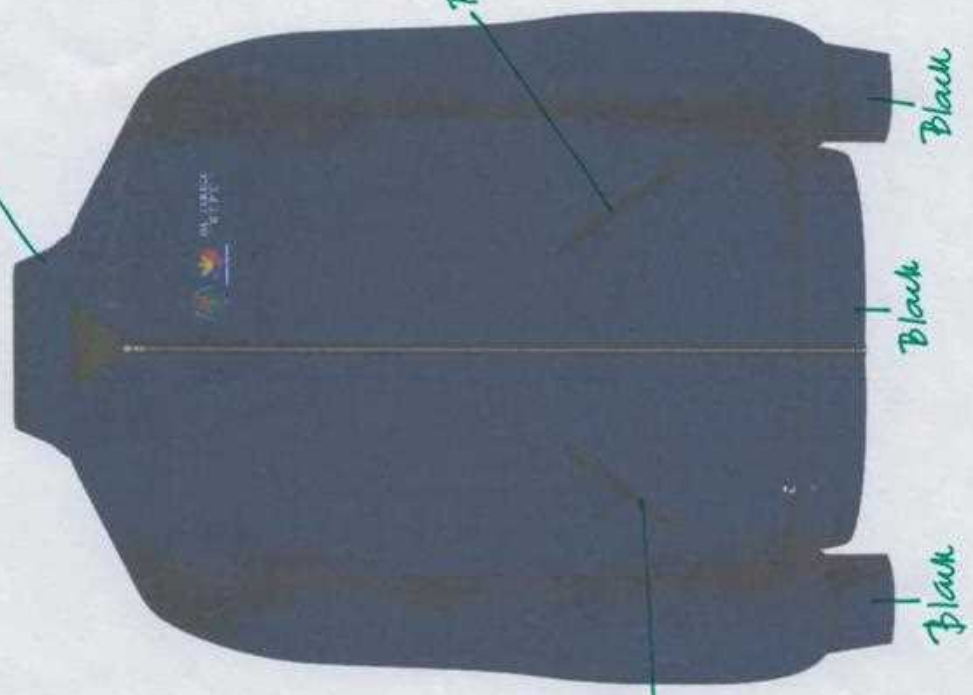

Color 1

Sachet

Reversible

Black

Black

Black

Black

Black

Black

Black

Black

Black

Black

Program on Bantay-Peste  
Brigade and Management  
(PBBM)

Reversible Jacket Color 2

Program on Bantay-Peste  
Brigade and Management  
(PBBM)