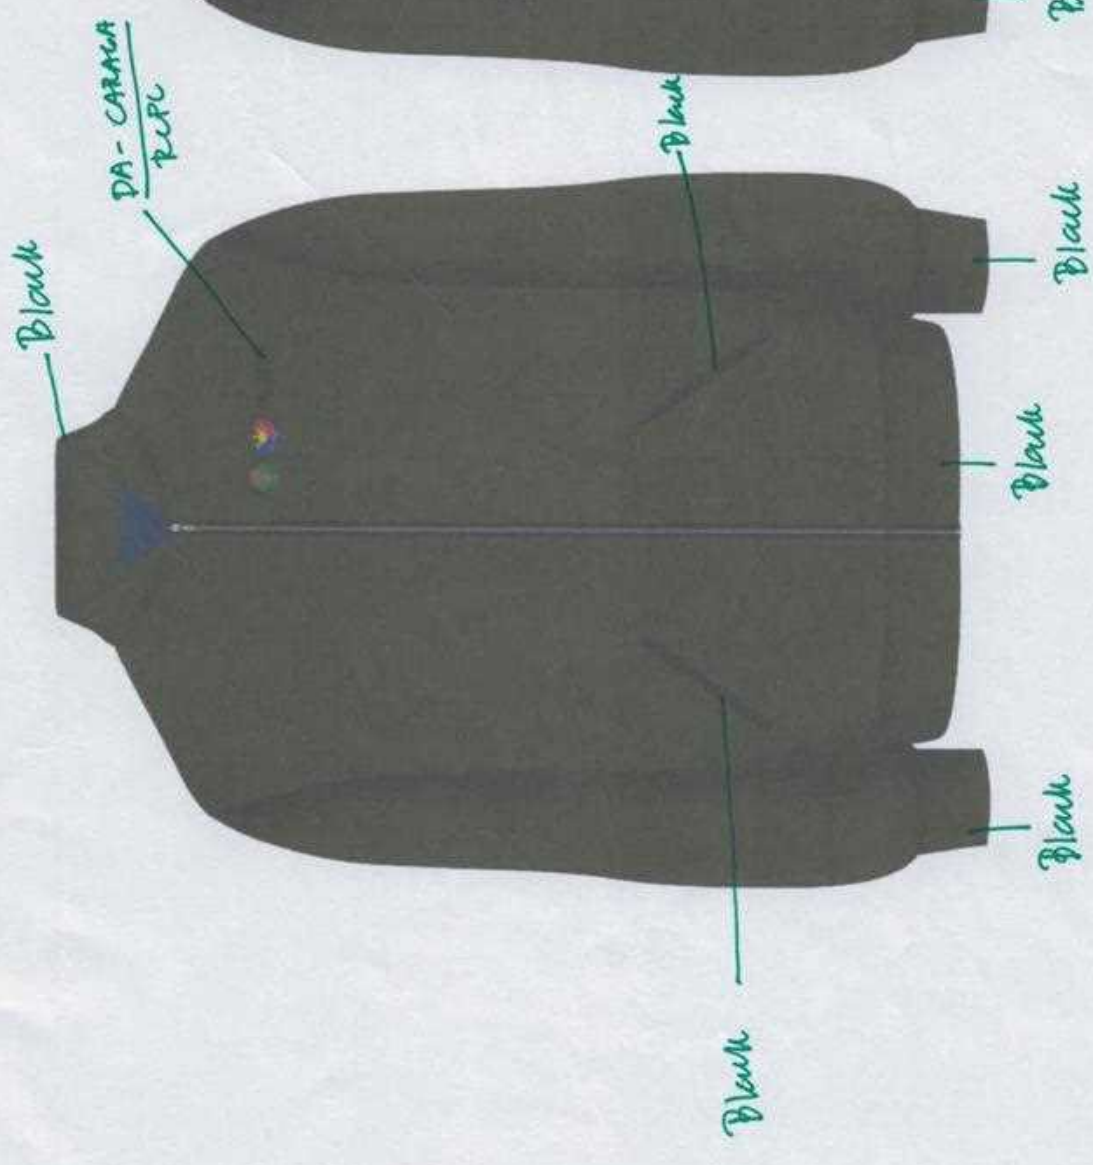

Color 1

Sachet

Reversible

Black

Black

Black

Black

Black

Black

Black

Black

Black

Black

Program on Bantay-Peste  
Brigade and Management  
(PBBM)

Reversible Jacket Color 2

Program on Bantay-Peste  
Brigade and Management  
(PBBM)