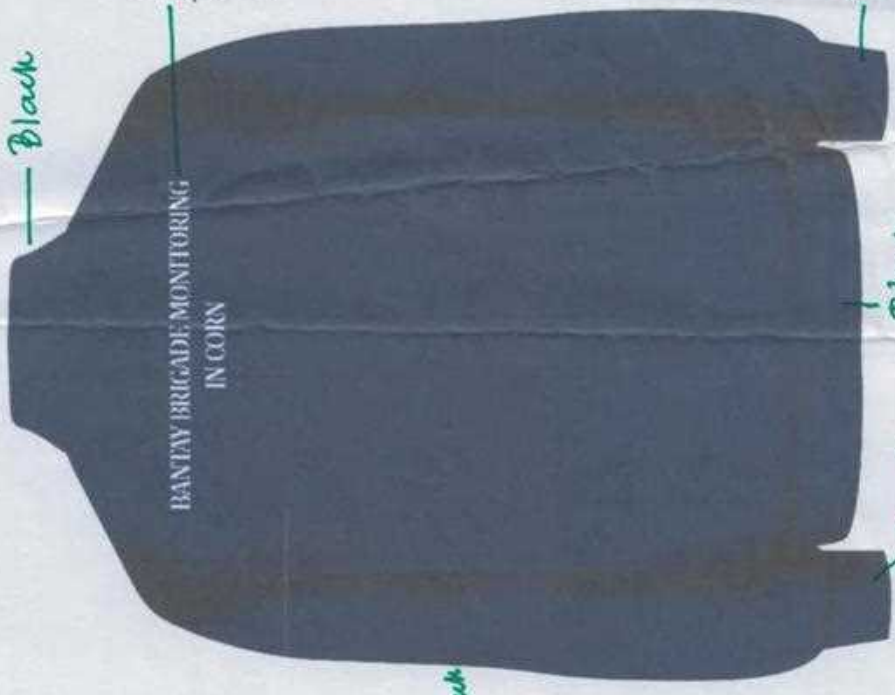

Color 1

Sachet

Reversible

Black

Black

Black

Black

Black

Black

Black

Black

Black

Black

Program on Bantay-Peste  
Brigade and Management  
(PBBM)

Reversible Jacket Color 2

Program on Bantay-Peste  
Brigade and Management  
(PBBM)